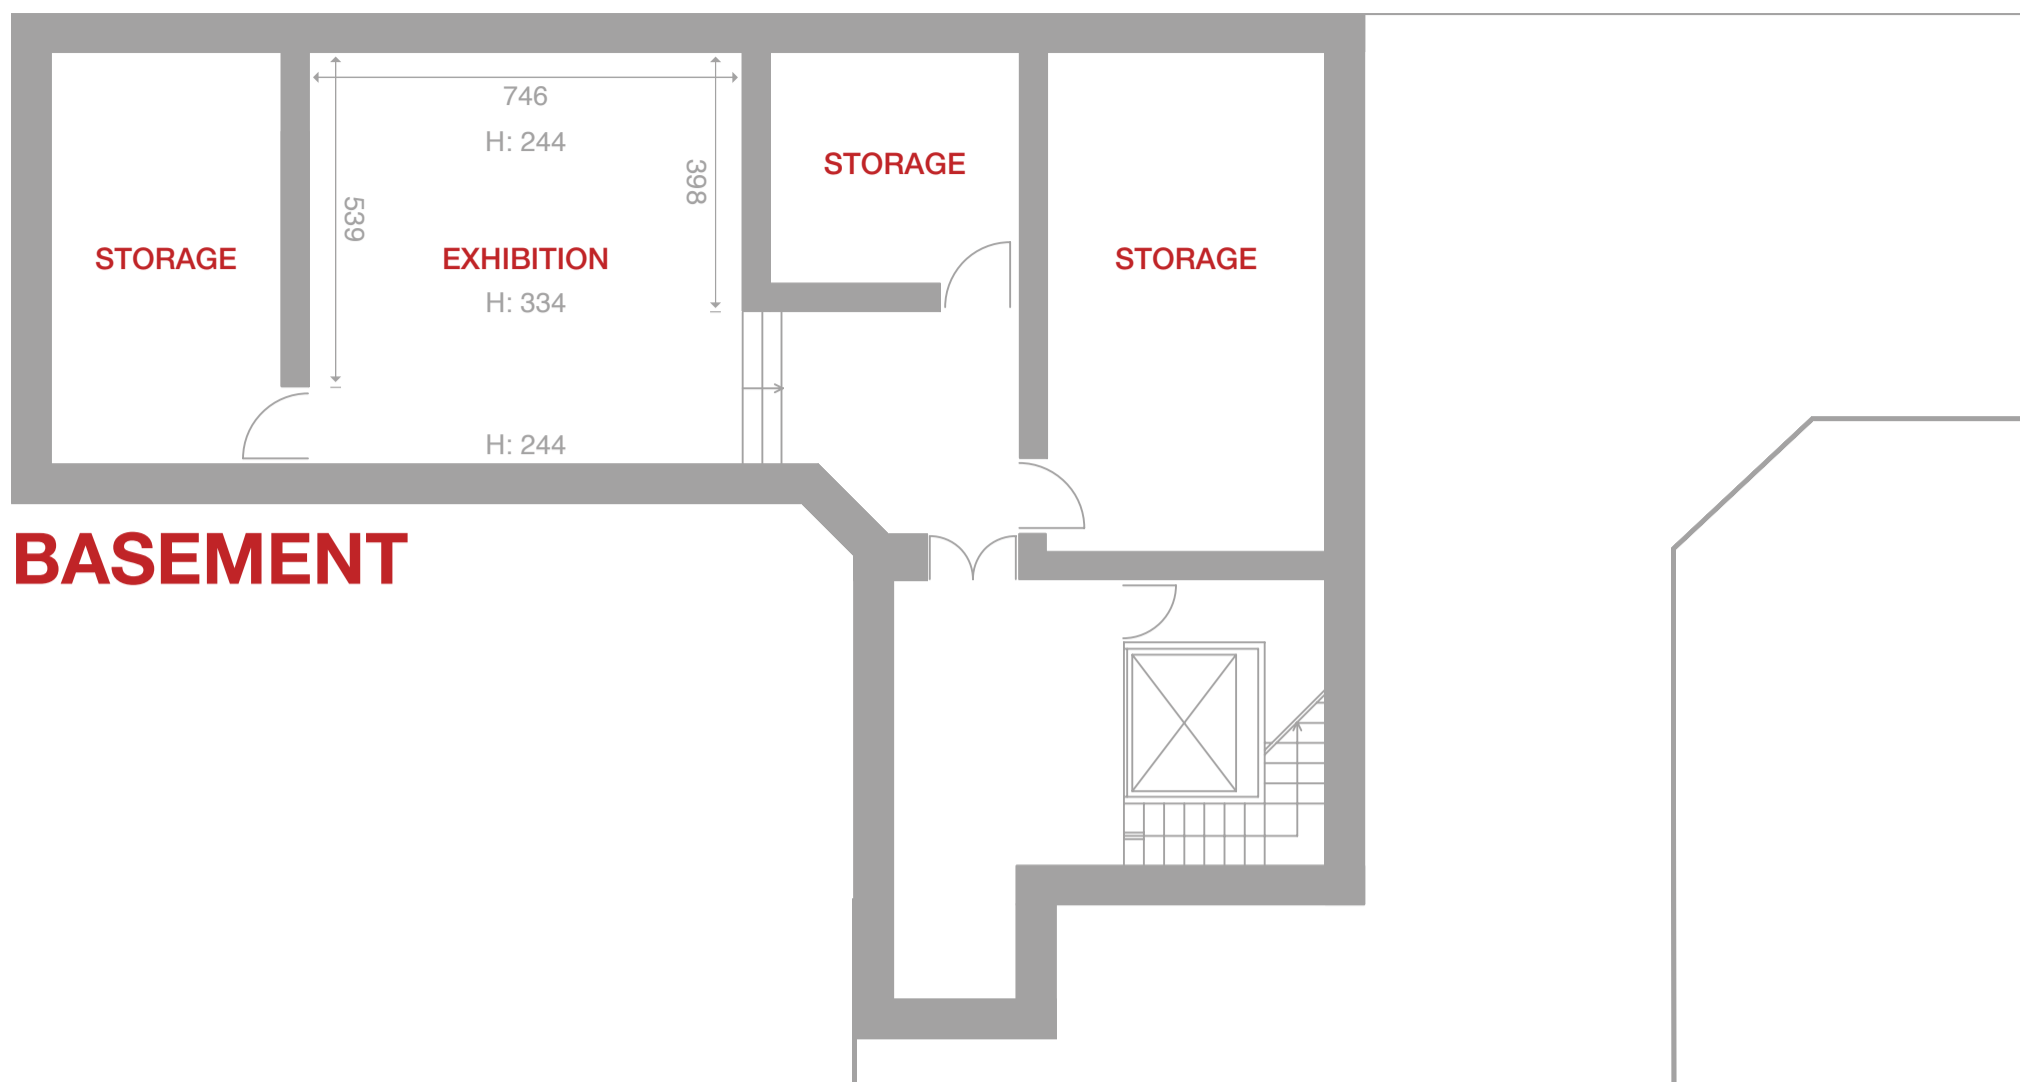

ARCHITECTURE: KÜHN MALVEZZI / ARTDIRECTION: DOUBLESTANDARDS, BERLIN

1 CM = 0,3937 INCH

GióMARCONI

ARCHITECTURE: KÜHN MALVEZZI / ARTDIRECTION: DOUBLESTANDARDS, BERLIN

1 CM = 0,3937 INCH

GióMARCONI

ARCHITECTURE: KÜHN MALVEZZI / ARTDIRECTION: DOUBLESTANDARDS, BERLIN

1 CM = 0,3937 INCH

GióMARCONI

SECONDFLOOR

ARCHITECTURE: KÜHN MALVEZZI / ARTDIRECTION: DOUBLESTANDARDS, BERLIN

1 CM = 0,3937 INCH

GióMARCONI