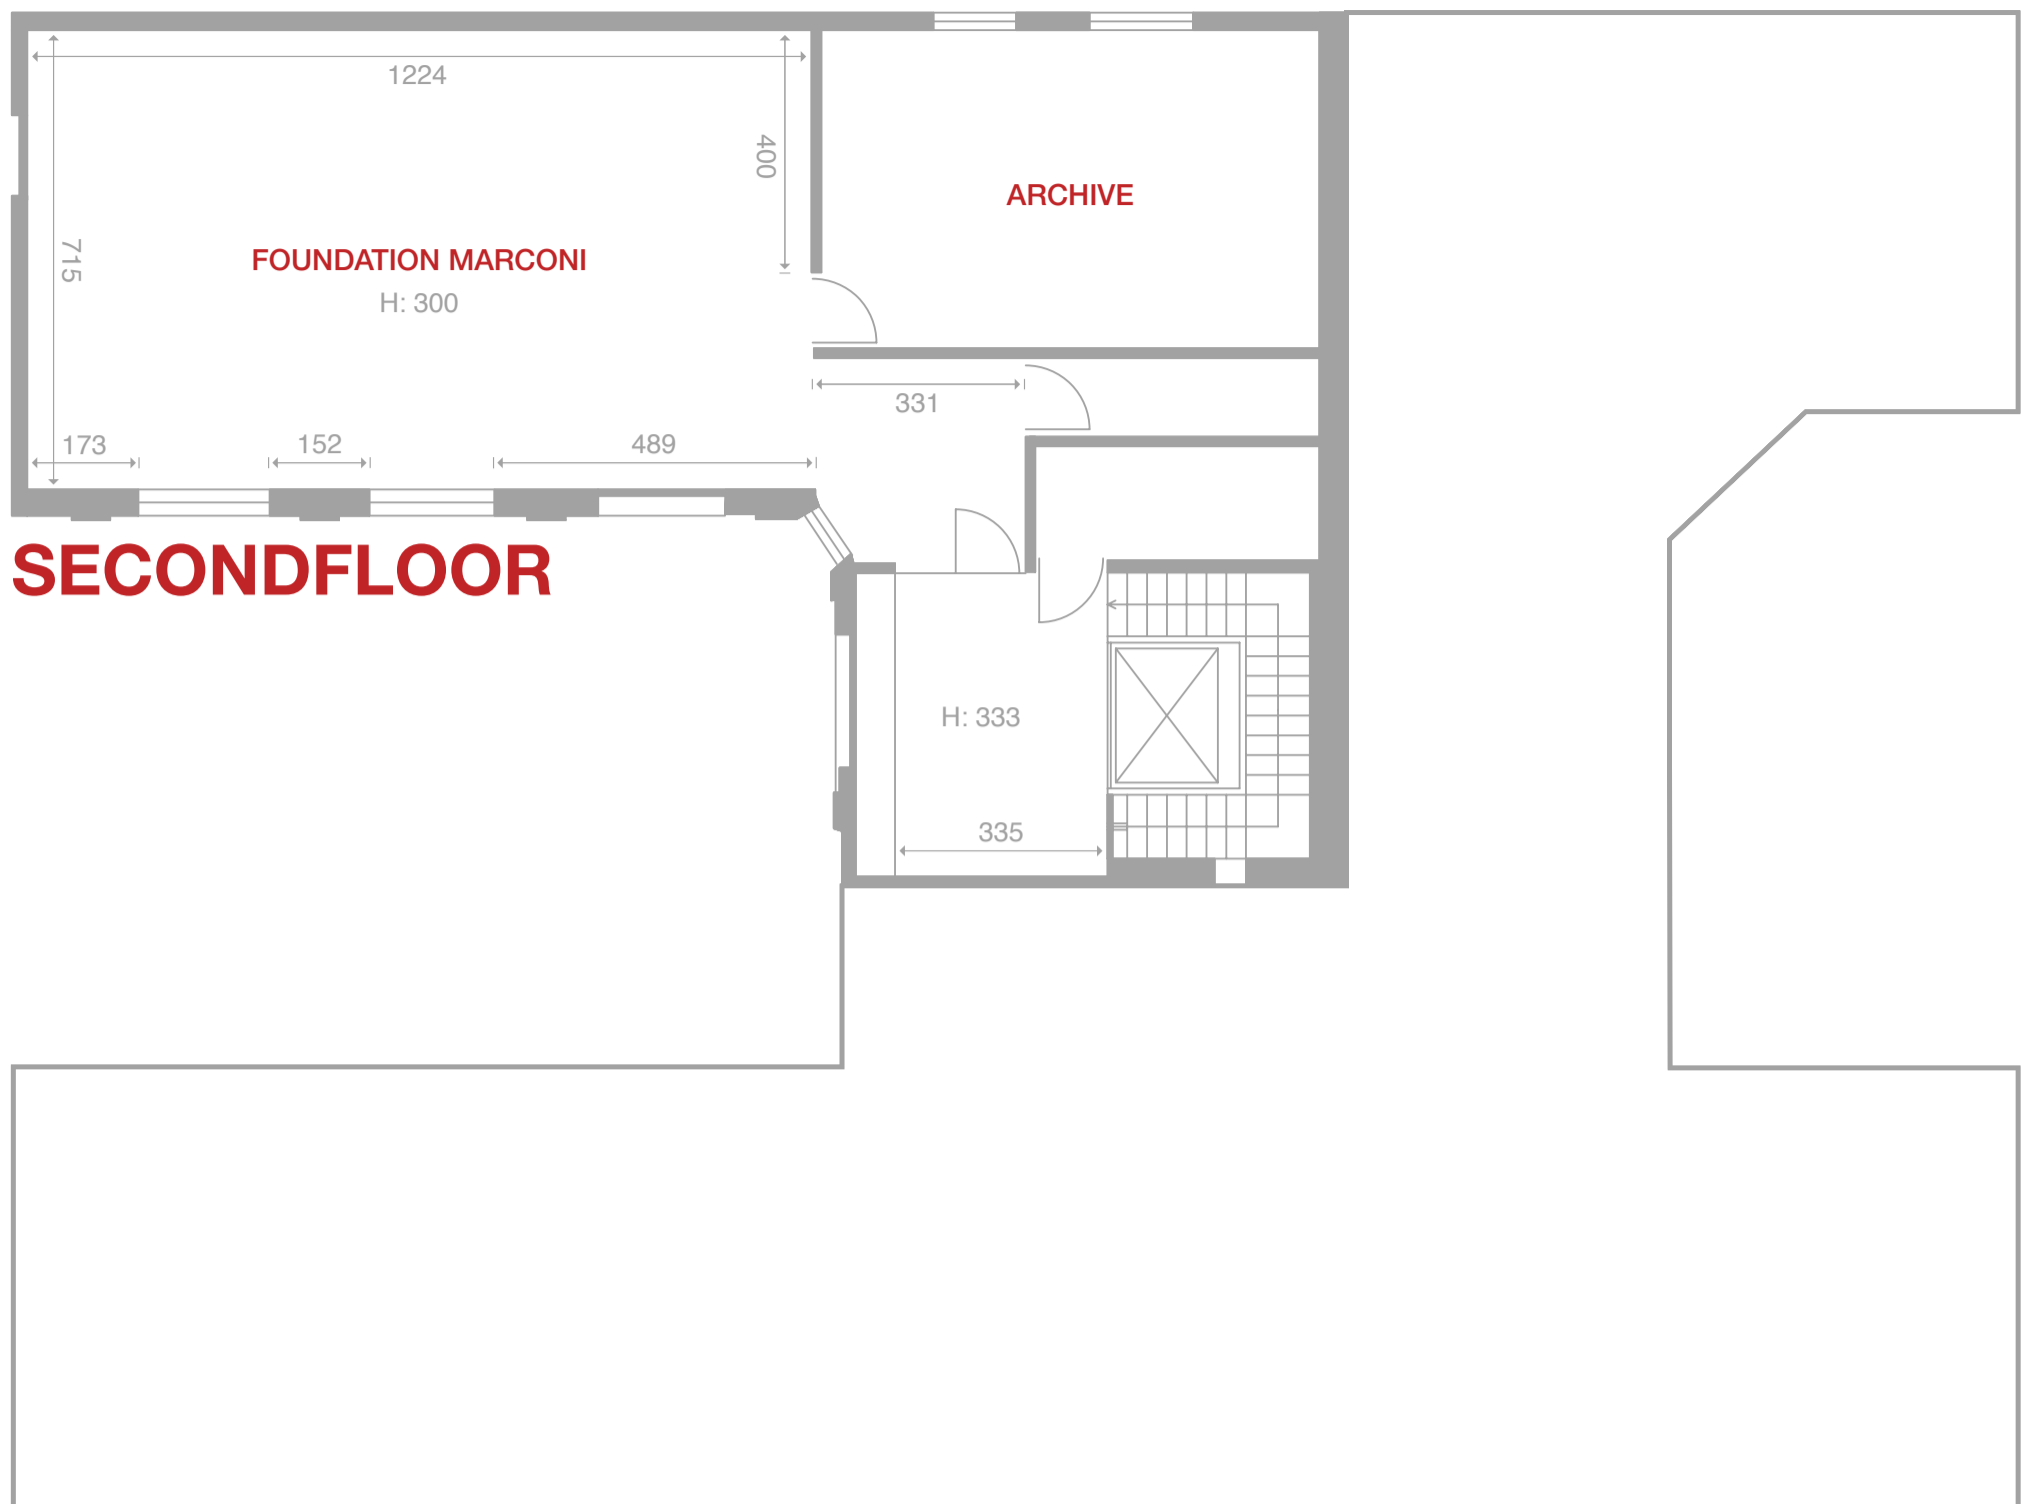

ARCHITECTURE: KÜHN MALVEZZI / ARTDIRECTION: DOUBLESTANDARDS, BERLIN

1 CM = 0,3937 INCH

GióMARCONI

ARCHITECTURE: KÜHN MALVEZZI / ARTDIRECTION: DOUBLESTANDARDS, BERLIN

1 CM = 0,3937 INCH

GióMARCONI

ARCHITECTURE: KÜHN MALVEZZI / ARTDIRECTION: DOUBLESTANDARDS, BERLIN

1 CM = 0,3937 INCH

GióMARCONI

SECONDFLOOR

ARCHITECTURE: KÜHN MALVEZZI / ARTDIRECTION: DOUBLESTANDARDS, BERLIN

1 CM = 0,3937 INCH

GióMARCONI